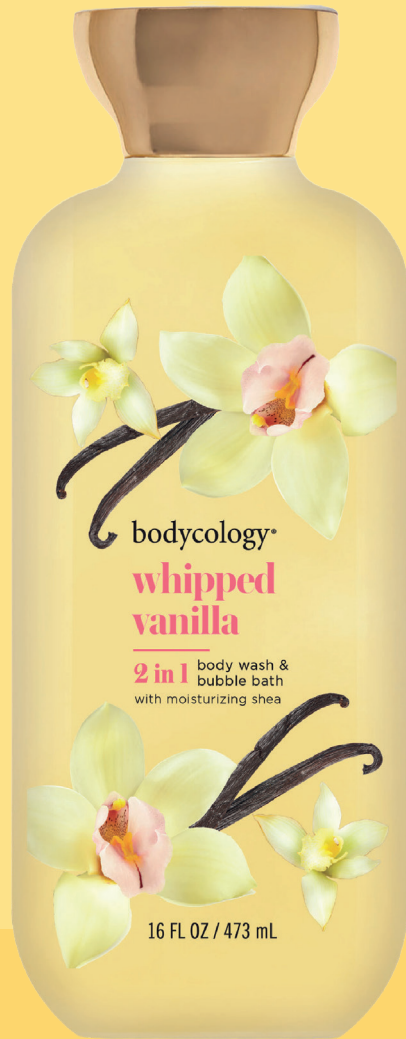

Body Scrub

**EXFOLIATE &
MOISTURISE -**
for smooth, radiant
skin.

whipped vanilla

Indulge in a fluffy swirl of feel-good vanilla sweetness with asian pear & jasmine

Top Note

ASIAN PEAR,
APPLE,
VANILLA
BLOSSOM

Middle Note

GARDENIA,
JASMINE,
MORNING
GLORY

Base Note

VANILLA,
SUGAR,
SANDALWOOD

885645050883
Body Wash, 16 oz

885645051033
Body Cream, 8 oz

885645051026
Body Mist, 8 oz

885645050906
Body Scrub, 10.5 oz

cherry blossom

Radiate energy with flirty florals, juicy pear and warm cedarwood

Top Note

SWEET APPLE,
PEACH,
CHERRY
BLOSSOM

Middle Note

ROSE PETALS,
MUGUET,
JASMINE

Base Note

VANILLA BEAN,
SANDALWOOD,
PATCHOULI
MUSK