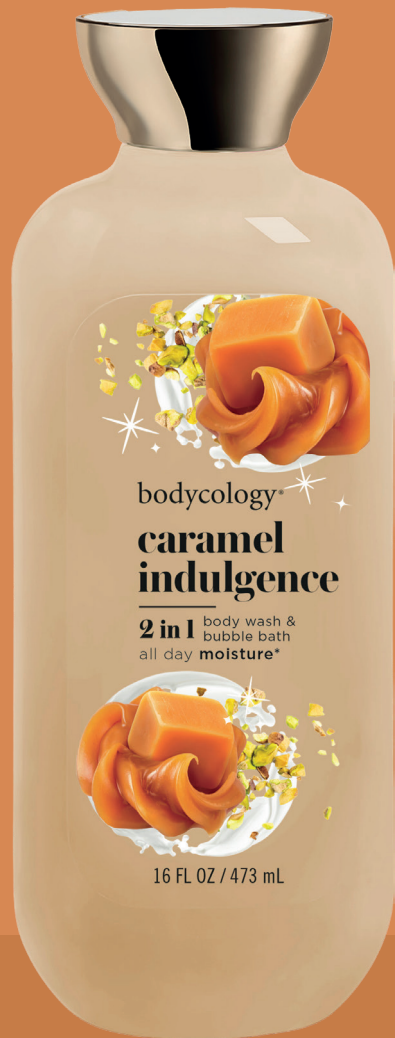

Top Note

CREAMY
CARAMEL

Middle Note

PISTACHIO

Base Note

COCONUT
MILK

885645054164
Body Wash, 16 oz

885645054126
Body Cream, 8 oz

885645054089
Body Mist, 8 oz

885645054201
Body Scrub, 10.5 oz

pure white gardenia

Sheer citrus bliss while surrounded
by this peaceful aroma of fresh cut
tuberose and white musk

Top Note

ORANGE
BLOSSOM

Middle Note

GARDENIA

Base Note

CASHMERE
WOOD

885645051149
Body Cream, 8 oz

885645051132
Body Mist, 8 oz

cozy fireside s'more

Return to the warm memory of a fireside s'more with the aroma of marshmallow, sandalwood and a hint of milk chocolate

Top Note

MARSHMALLOW

Middle Note

SANDALWOOD

Base Note

MILK
CHOCOLATE

885645050098
Body Mist, 8 oz

cucumber melon