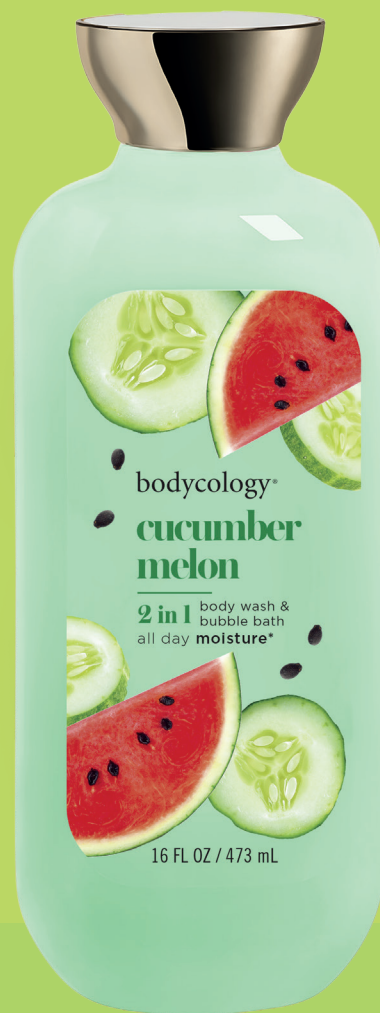

Top Note

MARSHMALLOW

Middle Note

SANDALWOOD

Base Note

MILK
CHOCOLATE

885645050098
Body Mist, 8 oz

cucumber melon

Capture the essence of summer
with a crisp combination of summer
fruits and florals

Top Note

CUCUMBER

Middle Note

MELON

Base Note

WATER
LILY

885645051170
Body Wash, 16 oz

885645051118
Body Cream, 8 oz

oud mirage

A radiant Oriental that wraps golden light over rich woods and smooth musks — sensual, enveloping, and timelessly warm

Top Note

LOUD
JASMINE

Middle Note

LILY OF THE
VALLEY